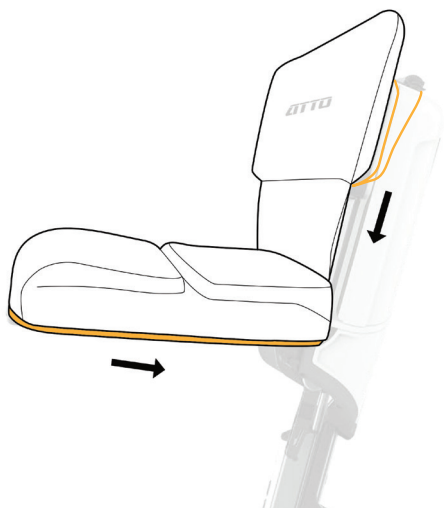

How to Use

SEAT CUSHION LEATHER

01

Slip the cushion over the seat and backrest

NOTE!

Take off before folding ATTO