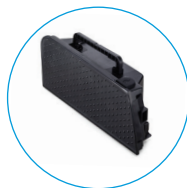

## TECHNICAL

Cane / Crutches  
Holders

Mobile Phone  
Holder

Rear Light Lifting  
Handle

ATTO Left Hand  
Throttle Kit

Standard Flight  
Battery

Launch - H2 2023

Long distance  
battery - not flight  
approved

Cable kit

**ATTO Accessories** are created specifically to enhance, support and work with the ATTO mobility scooters in all user modes; while driving, while wheeling along as trolley and when folded for storage or transportation.