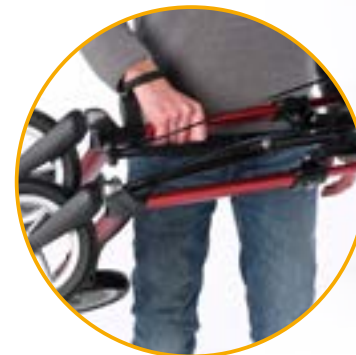

GEMINO 20

GREAT FUNCTIONALITY AT AN ATTRACTIVE PRICE

Are you looking for a high-quality rollator that offers great value for money? Then the Gemino 20 is just right for you. Simple and safe to use, and it looks good too. With this lightweight rollator you'll enjoy easy and stable walking, while the 'fold-click system' allows for compact storage and easy transport. It's also fitted with a practical basket and spacious seat – great if you want to take a break.

The 'basic' Gemino 20 comes in 3 frame sizes (colour Grey). Choose the model that fits your height and enjoy 100% quality and functionality – at an attractive price.

// 100% GEMINO - SMART CHOICE FOR MOBILITY

Expect a real Gemino walking experience from your Gemino 20 rollator. It has all the technical features of the award-winning Gemino 30, and can be combined with lots of practical accessories.

// EASY STORAGE AND PORTABILITY

Your Gemino 20 simply folds to a compact package due to the unique 'fold-click system'. For practical storage and easy portability by car.