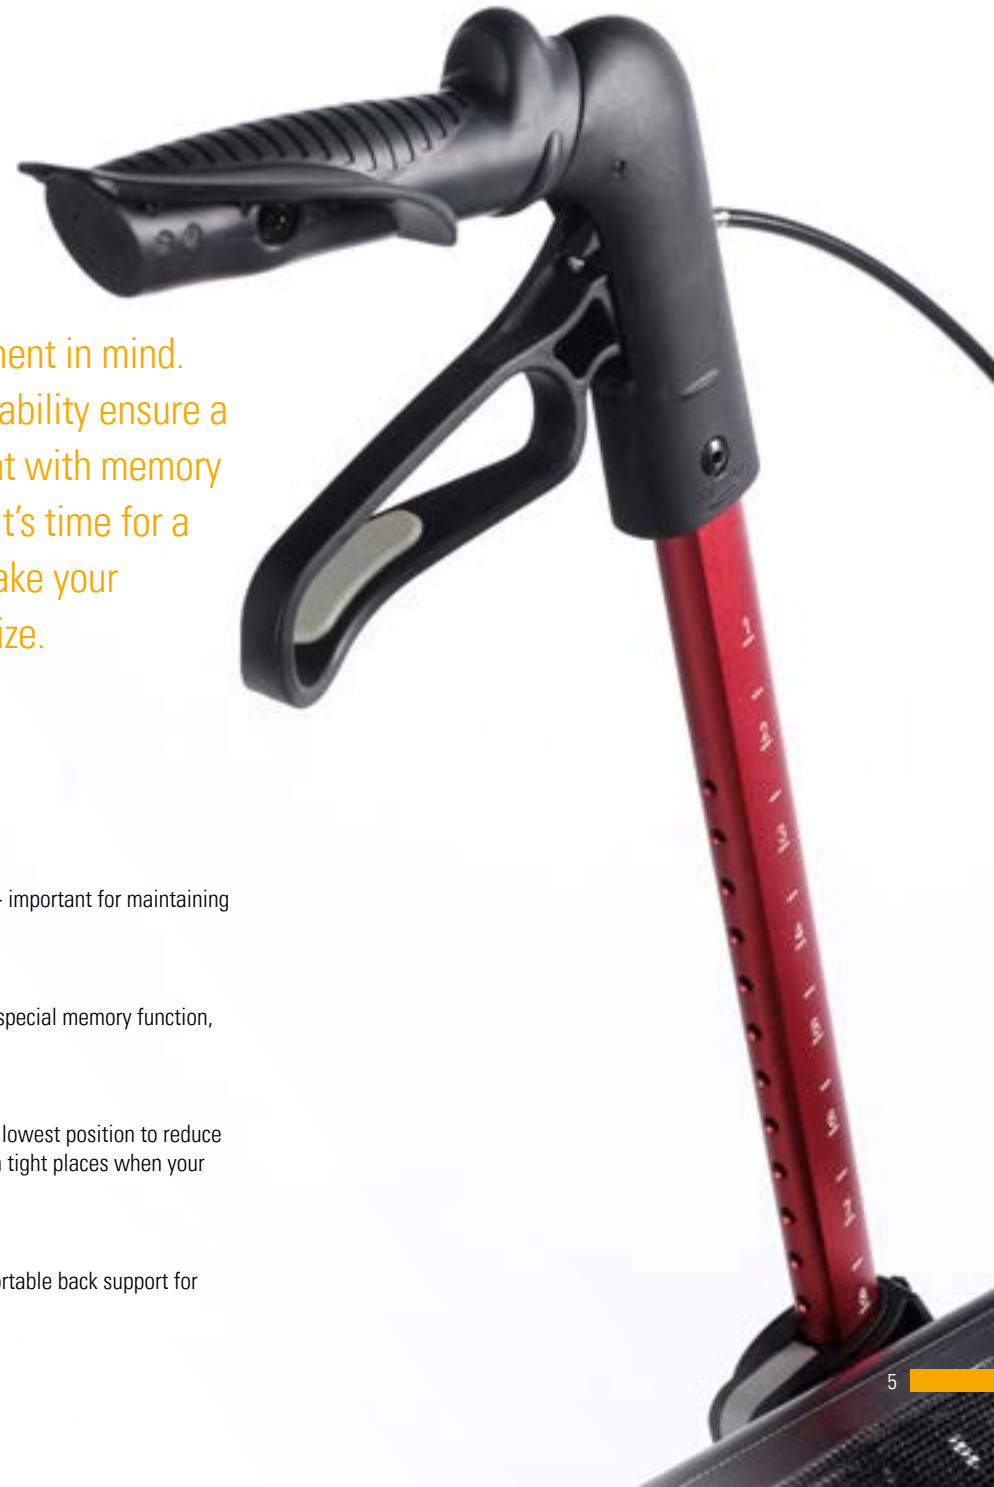

Try the Gemino of your choice, and discover how easy and enjoyable walking can be!

// CHOOSE YOUR FRAME SIZE

Selecting the right size will not only help you walk comfortably and safely. Each frame size also has a different seat height - important for maintaining a correct posture when sitting (For more information, please see Technical Data on page 22).

// SMART PUSH HANDLE ADJUSTMENT

Find out how simple it is to adjust the ergonomic push handles to fit your height. They safely lock into place and due to the special memory function, they're always in the right position for you.

// EASY FOLDING WITH SELF-LOCKING SYSTEM

The Gemino's unique 'fold-click system' makes it very easy to fold and compact to store. Simply put the push handles in the lowest position to reduce the size further. Practical for small spaces and portability by car. By the way, did you know you can also safely manoeuvre in tight places when your rollator is (partially) folded?

// PRACTICAL EVERYDAY USE

With your Gemino you'll enjoy comfortable walking - and comfortable seating, if it's time for a break. Combine with a comfortable back support for additional support. Lots of things to carry? Simply use the practical basket – or choose a stylish bag.