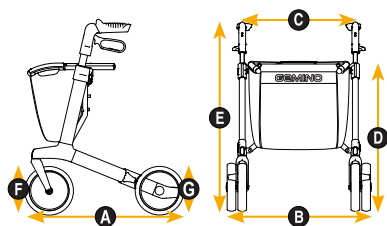

Laser light can be activated to help overcome 'freezing'

GEMINO TECHNICAL DATA

		GEMINO 20			GEMINO 30			GEMINO 30 comfort	
		20	20M	20S	30	30M	30S	30	30M
DIMENSIONS									
Maximum user weight	kg	150	130	125	150	130	125	150	130
Recommended user height	cm	150-200	135-170	125-165	150-200	135-170	125-165	150-200	135-170
Maximum load capacity in basket	kg	5	5	5	5	5	5	10	10
Total length A	cm	65	65	68	65	65	68	68	68
Total width B	cm	60	60	55	60	60	55	62	62
Total weight without basket (with basket)	kg	7.1 (7.3)	7.0 (7.2)	6.6 (6.8)	7.1 (7.4)	7.0 (7.3)	6.6 (6.8)	8 (7.7)	7.8 (7.5)
Width between centre of push handles C	cm	47	47	42	47	47	42	47	47
Seat height D	cm	62	55	48	62	55	48	64	57
Total height E	cm	78 - 100	69 - 88	65 - 77	78 - 100	69 - 88	65 - 77	80 - 102	71 - 90
Total height folded	cm	80	76	69	80	76	69	82	77
Total length folded	cm	65	65	68	65	65	68	68	68
Total width folded	cm	23	23	23	23	23	23	23	23
Diameter front wheels F	cm	20 x 3.6	20 x 3.6	20 x 3.6	20 x 3.6	20 x 3.6	20 x 3.6	23 x 4.2	23 x 4.2
Diameter rear wheels G	cm	20 x 3.6	20 x 3.6	20 x 3.6	20 x 3.6	20 x 3.6	20 x 3.6	23 x 4.2	23 x 4.2
PERFORMANCE									
Turning radius	cm	84	84	79	84	84	79	88	88
COLOUR OPTIONS									
Black					√				
Silver grey					√	√	√	√	√
Champagne					√	√			
Sapphire blue					√	√	√	√	√
Pink					√		√		
Apple green					√	√			
Scarlett red					√	√		√	√
CERTIFICATES									
CE		√	√	√	√	√	√	√	√
EN 12182		√	√	√	√	√	√	√	√
ISO 11199-2		√	√	√	√	√	√	√	√
ISO 11199-3									