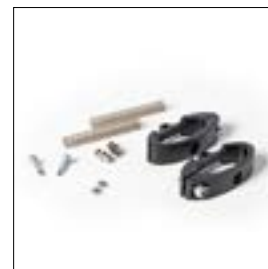

// REVERSE BRAKE KIT

The rollator immediately stops moving when the brake is released.