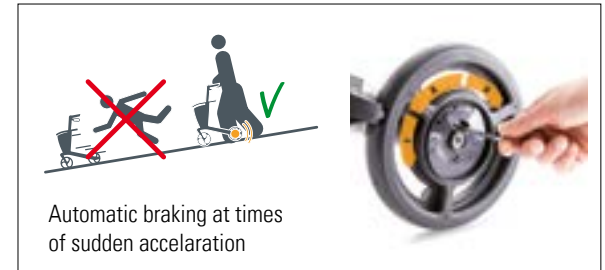

// SLOWDOWN BRAKE

Provides additional resistance to help you walk at a steady pace. Easy to adjust to the desired level – and easy to turn on/off.

// UNIVERSAL BRACKET

Suitable for fitting your choice of personal accessories.

// LIGHT

Ensures you're well visible in the dark – for additional safety.

// INFUSION HOLDER

Height and angle adjustable drip holder.

Automatic braking at times of sudden acceleration

// SPEEDCONTROL

With the innovative SpeedControl braking system – available with all Gemino 30 models – you'll feel completely secure when walking. Your rollator will brake automatically when you start to accelerate, ensuring smooth walking and a comfortable, upright position at all times. Naturally, you'll experience no resistance when rolling at normal pace or up slopes. SpeedControl helps prevent falls and is also great for gait training - for adults and children!