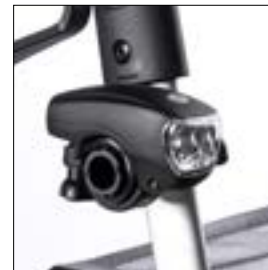

// LIGHT

Ensures you're well visible in the dark – for additional safety.